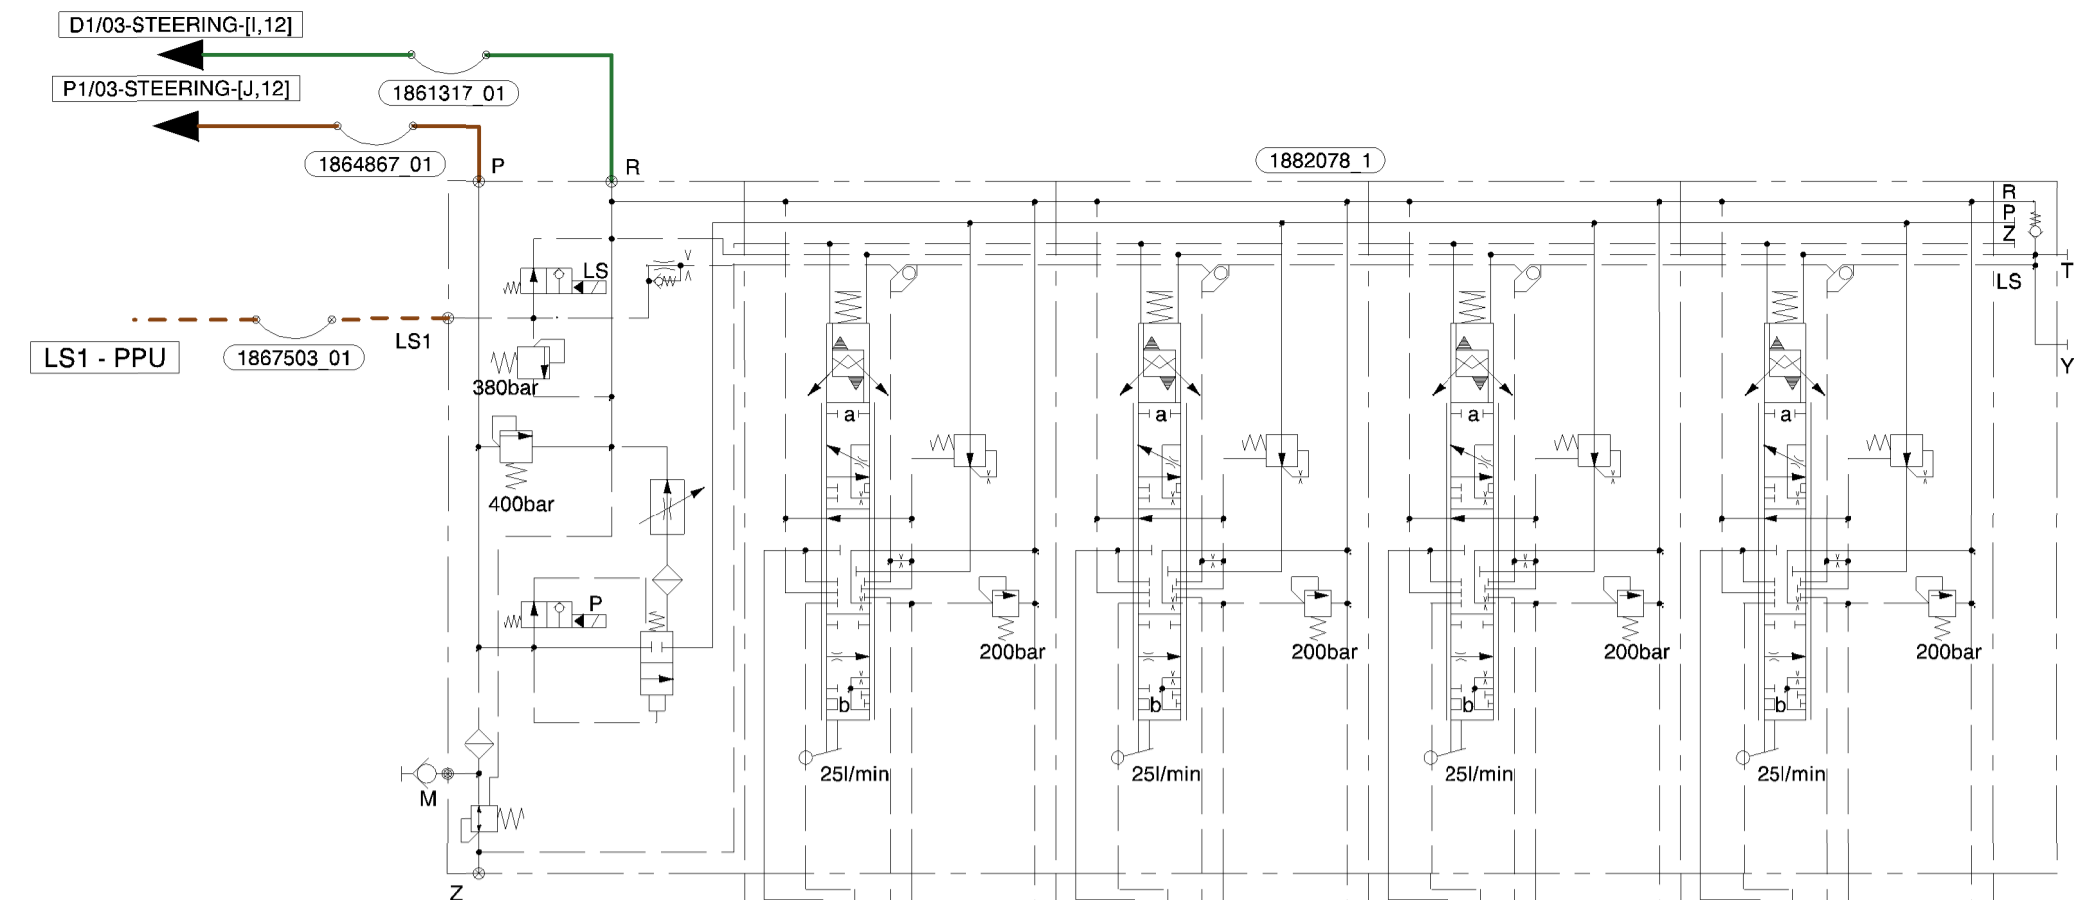

AXLE 9

AXLE 10

AXLE 12

AXLE 11

ROTATING JOINT LAYOUT ECOMILLE

NAME	DATE
DRAWN BY: Mattalia	12/05/19
CHECKED BY: Fico	12/05/19
ALL RIGHTS RESERVED	

IMP.FLUID. MODULO ECO1000 6/4	
HYDRAULIC SYSTEM - 01-DRIVE	
SIZE: A1	DRAWING: 3582884 Rev C

ECO1000-6/4-STABILITY LAYOUT - 4 POINTS

ECO1000-6/4-STABILITY LAYOUT - 3 POINTS

AXLE 1 AXLE 5 AXLE 9 AXLE 10 AXLE 6 AXLE 2

AXLE 4 AXLE 8 AXLE 12 AXLE 11 AXLE 7 AXLE 3

COLLEGAMENTI STERZATURA
 - ROTAZIONE ANTIORARIA - DA ATTACCO B SU DISTRIBUTORE AD ATTACCO INTERNO SU MOTORE DI STERZATURA
 - ROTAZIONE ORARIA - DA ATTACCO A SU DISTRIBUTORE AD ATTACCO ESTERNO SU MOTORE DI STERZATURA

STEERING CONNECTIONS
 - COUNTERCLOCKWISE ROTATION - FROM COUPLING B ON DISTRIBUTOR TO INTERNAL COUPLING ON STEERING MOTOR
 - CLOCKWISE ROTATION - FROM COUPLING TO ON DISTRIBUTOR TO EXTERNAL COUPLING TO STEERING MOTOR

NAME	DATE		IMP.FLUID. MODULO ECO1000 6/4 HYDRAULIC SYSTEM - 03-STEERING
DRAWN BY	12/05/19		
CHECKED BY	12/05/19		
ALL RIGHTS RESERVED			

SIZE	DRAWING	3582884	Rev	C
A1				

AXLE 5

AXLE 6

AXLE 8

AXLE 7

	NAME	DATE
DRAWN BY	Mattalia	12/05/19
CHECKED BY	Fiori	12/05/19
ALL RIGHTS RESERVED		