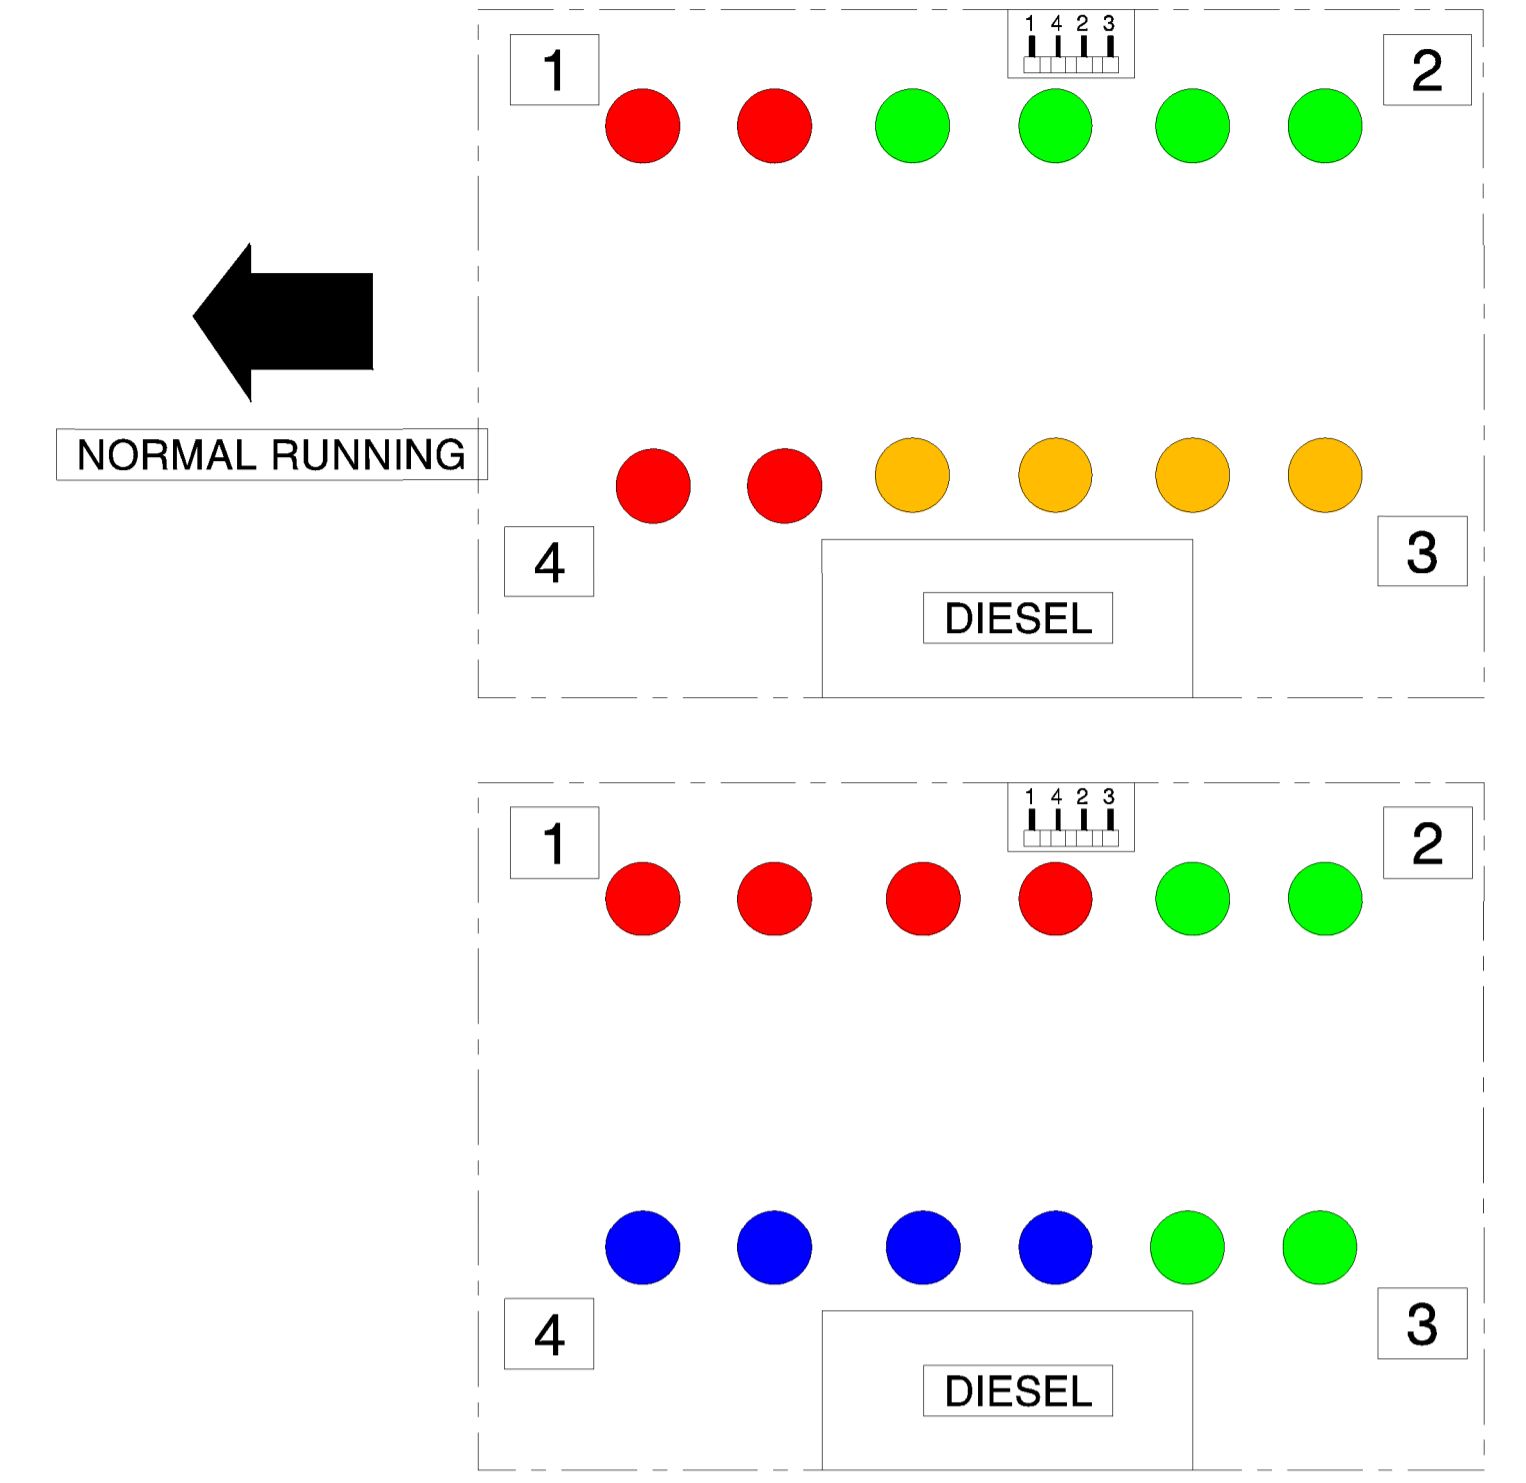

AXLE 9

AXLE 10

AXLE 12

AXLE 11

ROTATING JOINT LAYOUT ECOMILLE

NAME	DATE
DRAWN BY: Mattalia	12/05/19
CHECKED BY: Fico	12/05/19
ALL RIGHTS RESERVED	

IMP.FLUID. MODULO ECO1000 6/4	
HYDRAULIC SYSTEM - 01-DRIVE	
SIZE: A1	DRAWING: 3582884 Rev C

ECO1000-6/4-STABILITY LAYOUT - 4 POINTS

ECO1000-6/4-STABILITY LAYOUT - 3 POINTS

AXLE 1 AXLE 5 AXLE 9 AXLE 10 AXLE 6 AXLE 2

AXLE 4 AXLE 8 AXLE 12 AXLE 11 AXLE 7 AXLE 3

COLLEGAMENTI STERZATURA
 - ROTAZIONE ANTIORARIA - DA ATTACCO B SU DISTRIBUTORE AD ATTACCO INTERNO SU MOTORE DI STERZATURA
 - ROTAZIONE ORARIA - DA ATTACCO A SU DISTRIBUTORE AD ATTACCO ESTERNO SU MOTORE DI STERZATURA

STEERING CONNECTIONS
 - COUNTERCLOCKWISE ROTATION - FROM COUPLING B ON DISTRIBUTOR TO INTERNAL COUPLING ON STEERING MOTOR
 - CLOCKWISE ROTATION - FROM COUPLING TO ON DISTRIBUTOR TO EXTERNAL COUPLING TO STEERING MOTOR

NAME	DATE		IMP.FLUID. MODULO ECO1000 6/4 HYDRAULIC SYSTEM - 03-STEERING
DRAWN BY	12/05/19		
CHECKED BY	12/05/19		
ALL RIGHTS RESERVED			

SIZE	DRAWING	3582884	Rev	C
A1				

AXLE 5

AXLE 6

AXLE 8

AXLE 7

	NAME	DATE
DRAWN BY	Mattalia	12/05/19
CHECKED BY	Fiori	12/05/19
ALL RIGHTS RESERVED		