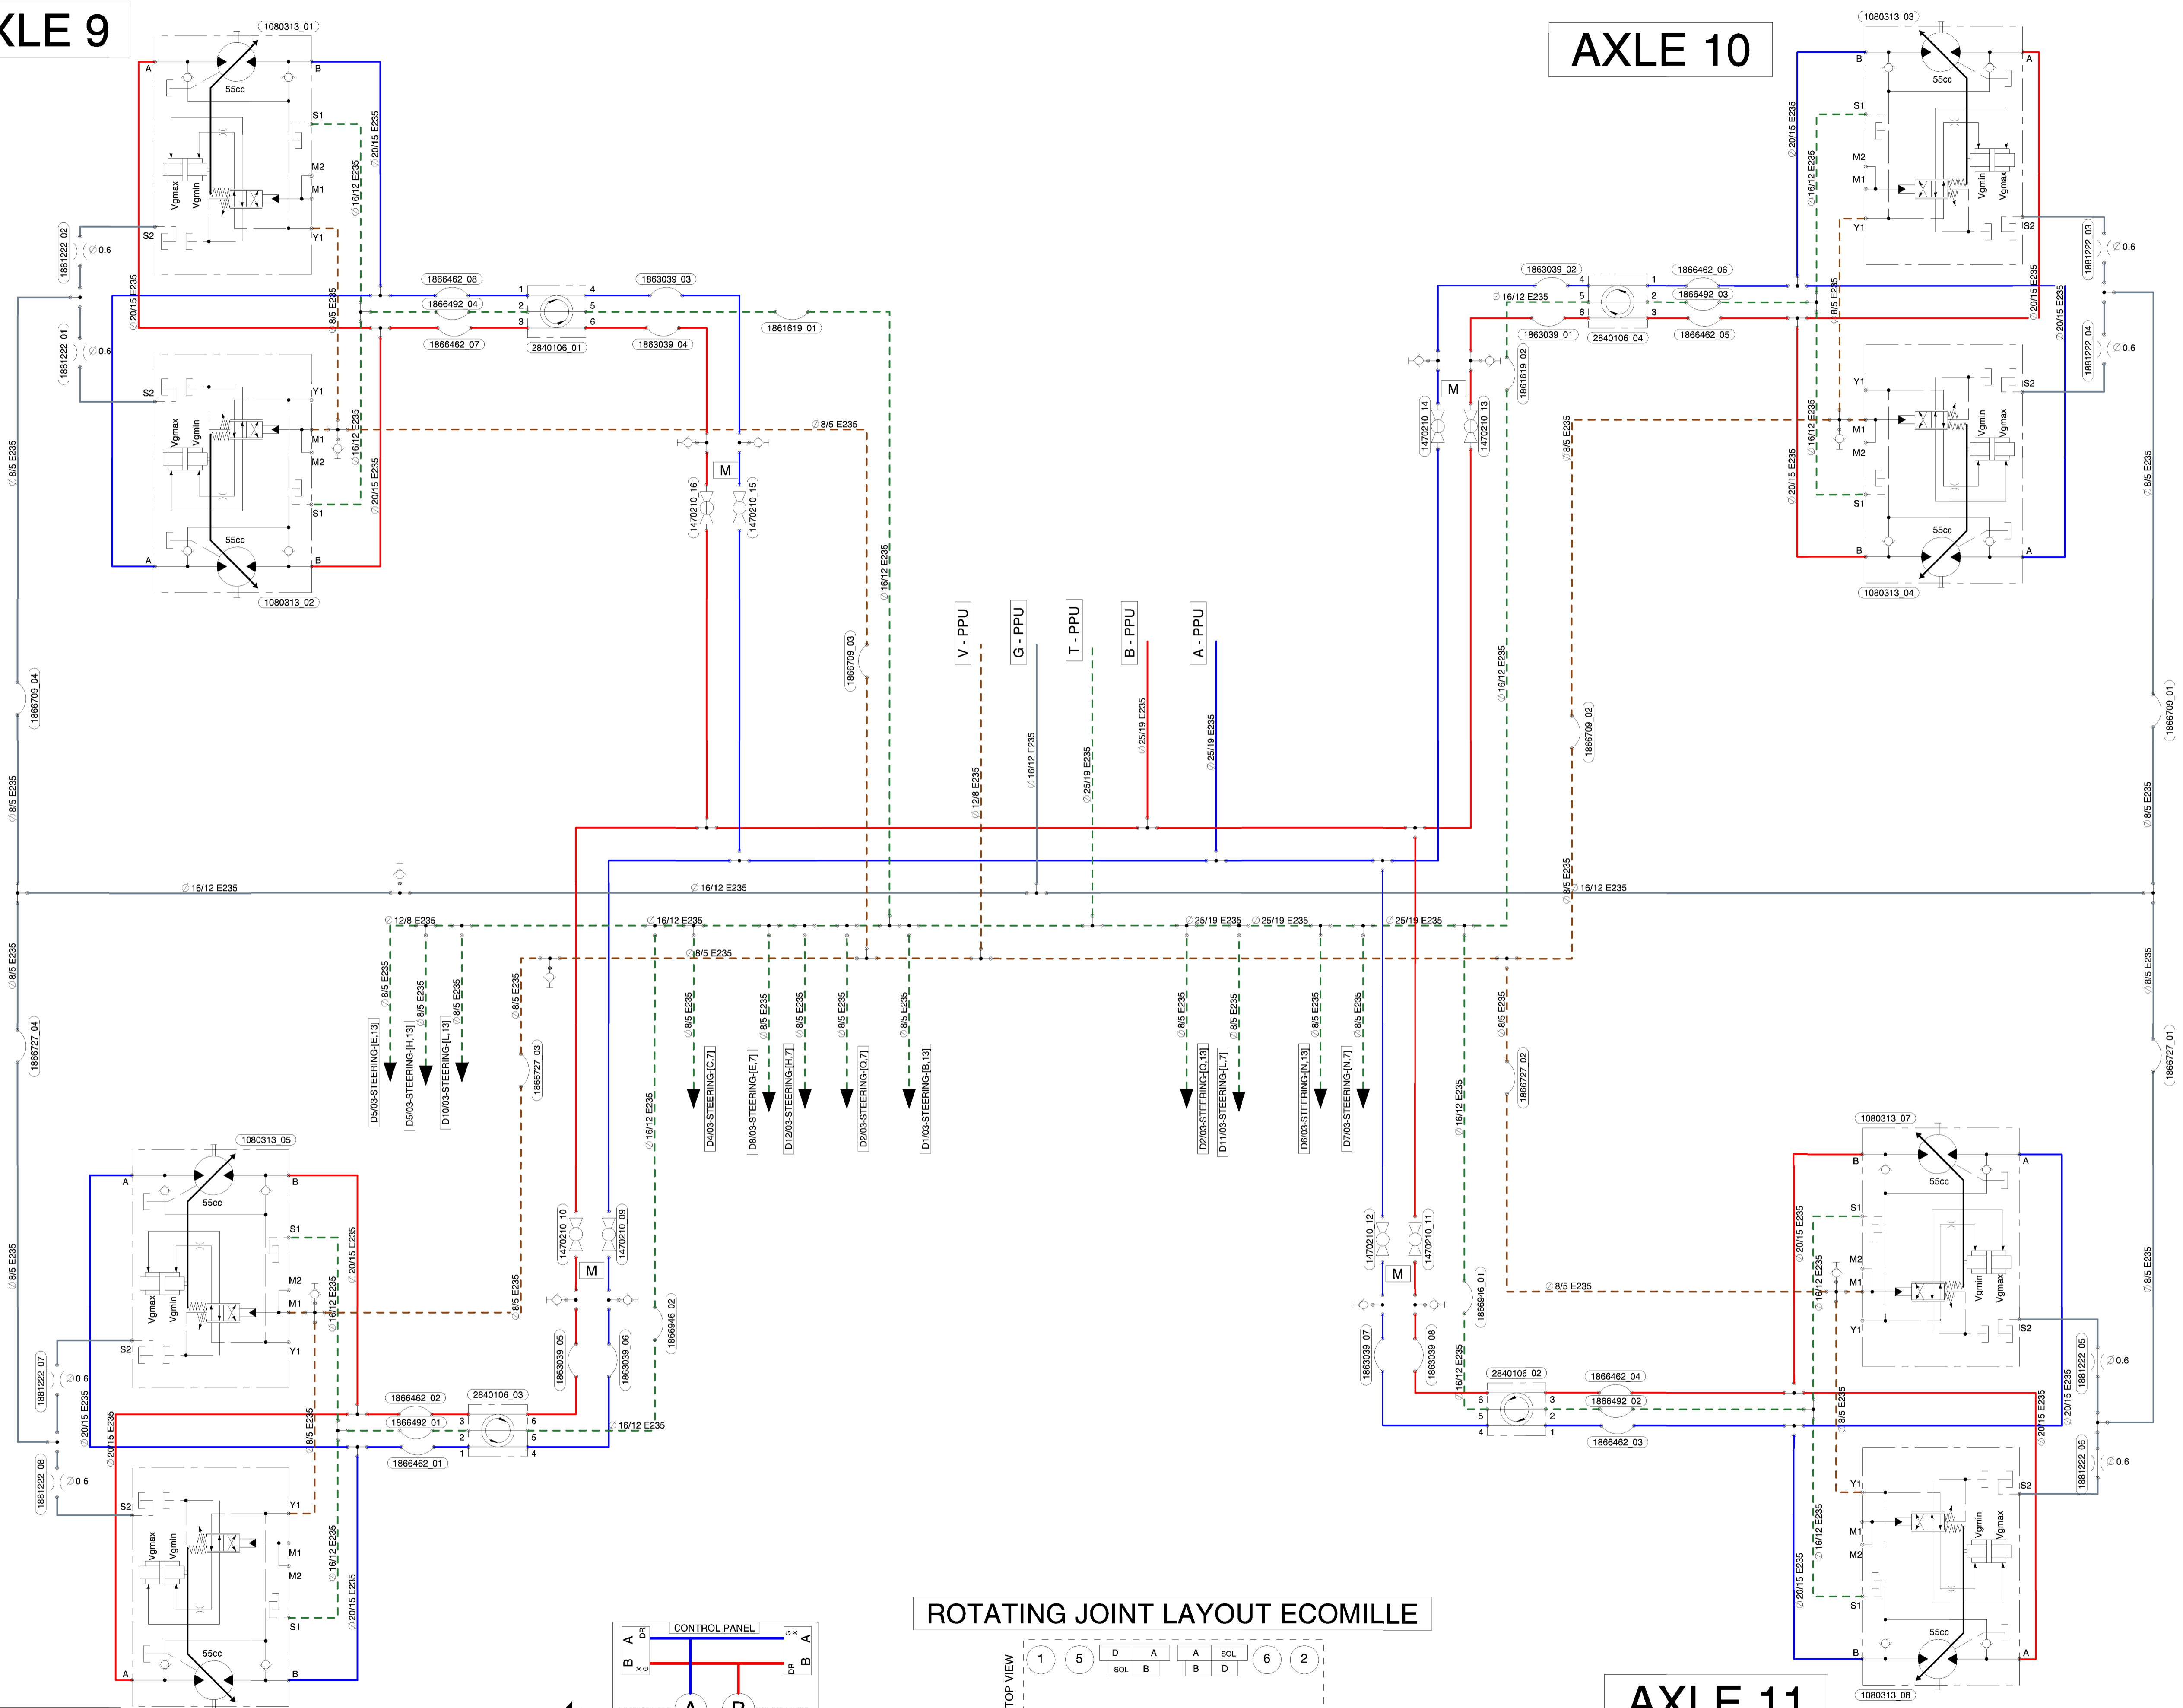

AXLE 9

AXLE 10

AXLE 12

AXLE 11

ROTATING JOINT LAYOUT ECOMILLE

NAME	DATE
DRAWN BY: Mattalia	12/05/19
CHECKED BY: Fico	12/05/19
ALL RIGHTS RESERVED	

IMP.FLUID. MODULO ECO1000 6/4	
HYDRAULIC SYSTEM - 01-DRIVE	
SIZE: A1	DRAWING: 3582884 Rev C

ECO1000-6/4-STABILITY LAYOUT - 4 POINTS

ECO1000-6/4-STABILITY LAYOUT - 3 POINTS

AXLE 1 AXLE 5 AXLE 9 AXLE 10 AXLE 6 AXLE 2

AXLE 4 AXLE 8 AXLE 12 AXLE 11 AXLE 7 AXLE 3

COLLEGAMENTI STERZATURA
 - ROTAZIONE ANTIORARIA - DA ATTACCO B SU DISTRIBUTORE AD ATTACCO INTERNO SU MOTORE DI STERZATURA
 - ROTAZIONE ORARIA - DA ATTACCO A SU DISTRIBUTORE AD ATTACCO ESTERNO SU MOTORE DI STERZATURA

STEERING CONNECTIONS
 - COUNTERCLOCKWISE ROTATION - FROM COUPLING B ON DISTRIBUTOR TO INTERNAL COUPLING ON STEERING MOTOR
 - CLOCKWISE ROTATION - FROM COUPLING TO ON DISTRIBUTOR TO EXTERNAL COUPLING TO STEERING MOTOR

NAME	DATE		IMP.FLUID. MODULO ECO1000 6/4 HYDRAULIC SYSTEM - 03-STEERING
DRAWN BY	12/05/19		
CHECKED BY	12/05/19		
ALL RIGHTS RESERVED			

SIZE	DRAWING	3582884	Rev	C
A1				

AXLE 5

AXLE 6

AXLE 8

AXLE 7

	NAME	DATE
DRAWN BY	Mattalia	12/05/19
CHECKED BY	Fiori	12/05/19
ALL RIGHTS RESERVED		