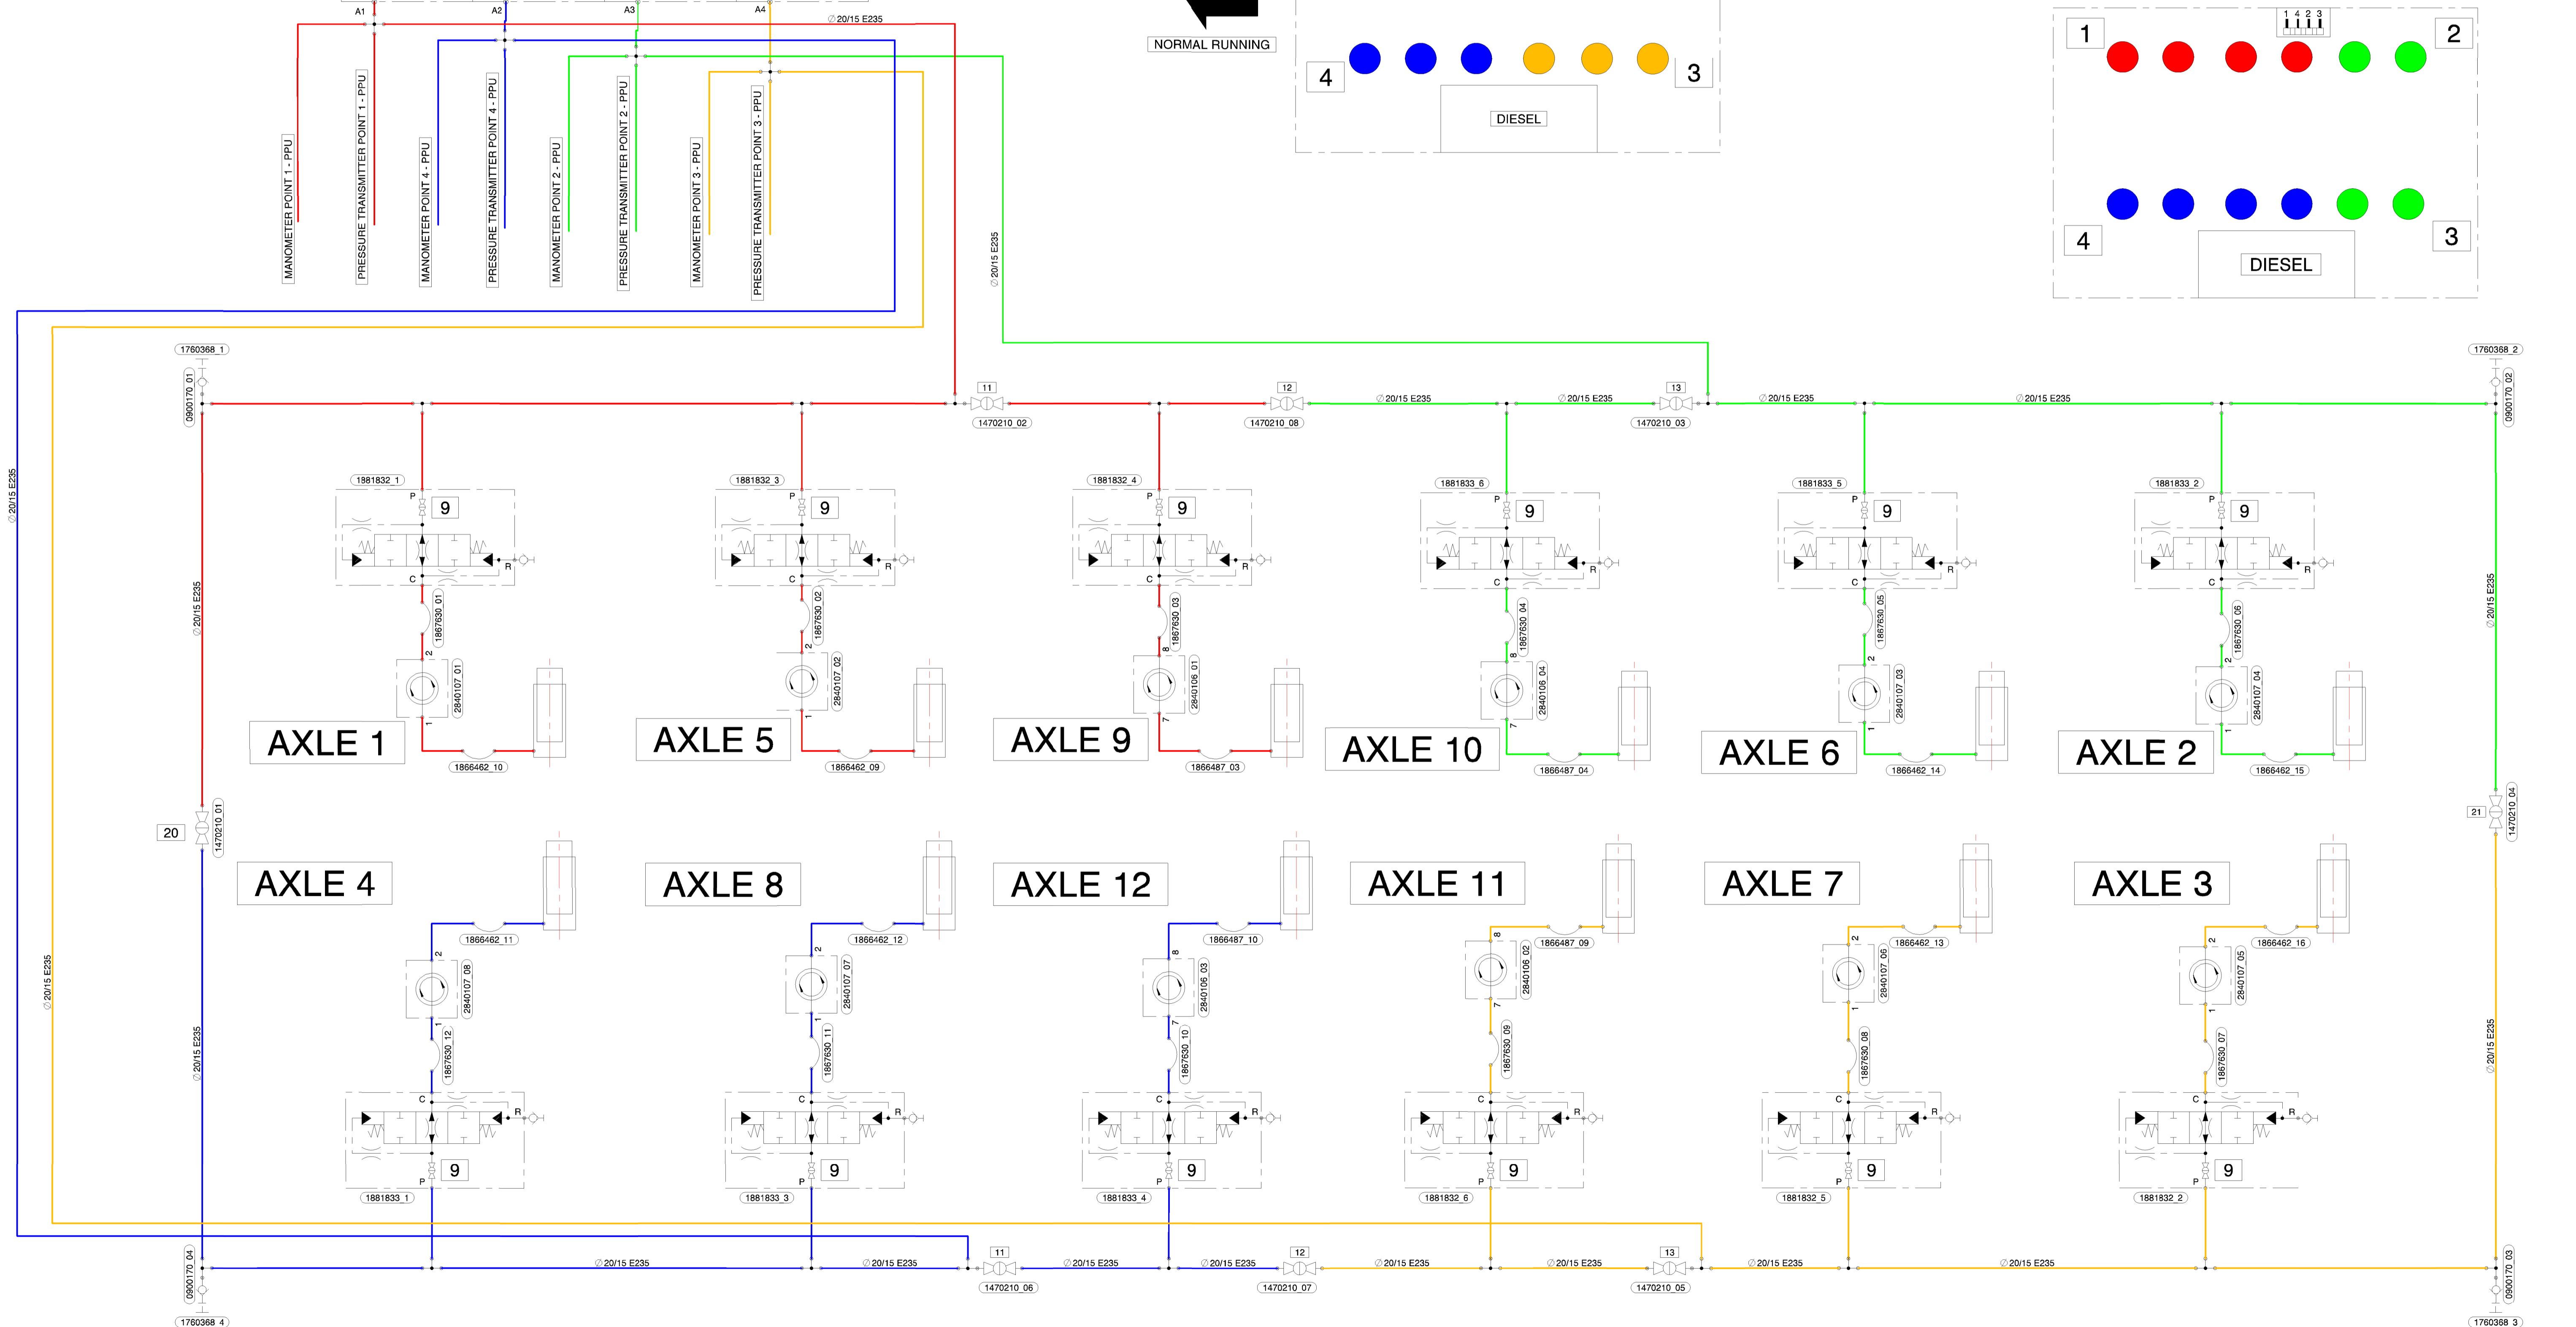

AXLE 9

AXLE 10

AXLE 12

AXLE 11

ROTATING JOINT LAYOUT ECOMILLE

NAME	DATE
DRAWN BY: Mattalia	12/05/19
CHECKED BY: Fico	12/05/19
ALL RIGHTS RESERVED	

IMP.FLUID. MODULO ECO1000 6/4	
HYDRAULIC SYSTEM - 01-DRIVE	
SIZE: A1	DRAWING: 3582884 Rev C

ECO1000-6/4-STABILITY LAYOUT - 4 POINTS

ECO1000-6/4-STABILITY LAYOUT - 3 POINTS

AXLE 1 AXLE 5 AXLE 9 AXLE 10 AXLE 6 AXLE 2

AXLE 4 AXLE 8 AXLE 12 AXLE 11 AXLE 7 AXLE 3

COLLEGAMENTI STERZATURA
 - ROTAZIONE ANTIORARIA - DA ATTACCO B SU DISTRIBUTORE AD ATTACCO INTERNO SU MOTORE DI STERZATURA
 - ROTAZIONE ORARIA - DA ATTACCO A SU DISTRIBUTORE AD ATTACCO ESTERNO SU MOTORE DI STERZATURA

STEERING CONNECTIONS
 - COUNTERCLOCKWISE ROTATION - FROM COUPLING B ON DISTRIBUTOR TO INTERNAL COUPLING ON STEERING MOTOR
 - CLOCKWISE ROTATION - FROM COUPLING TO ON DISTRIBUTOR TO EXTERNAL COUPLING TO STEERING MOTOR

NAME	DATE		IMP.FLUID. MODULO ECO1000 6/4 HYDRAULIC SYSTEM - 03-STEERING
DRAWN BY	12/05/19		
CHECKED BY	12/05/19		
ALL RIGHTS RESERVED			

SIZE	DRAWING	3582884	Rev	C
A1				

AXLE 5

AXLE 6

AXLE 8

AXLE 7

	NAME	DATE
DRAWN BY	Mattalia	12/05/19
CHECKED BY	Fiori	12/05/19
ALL RIGHTS RESERVED		