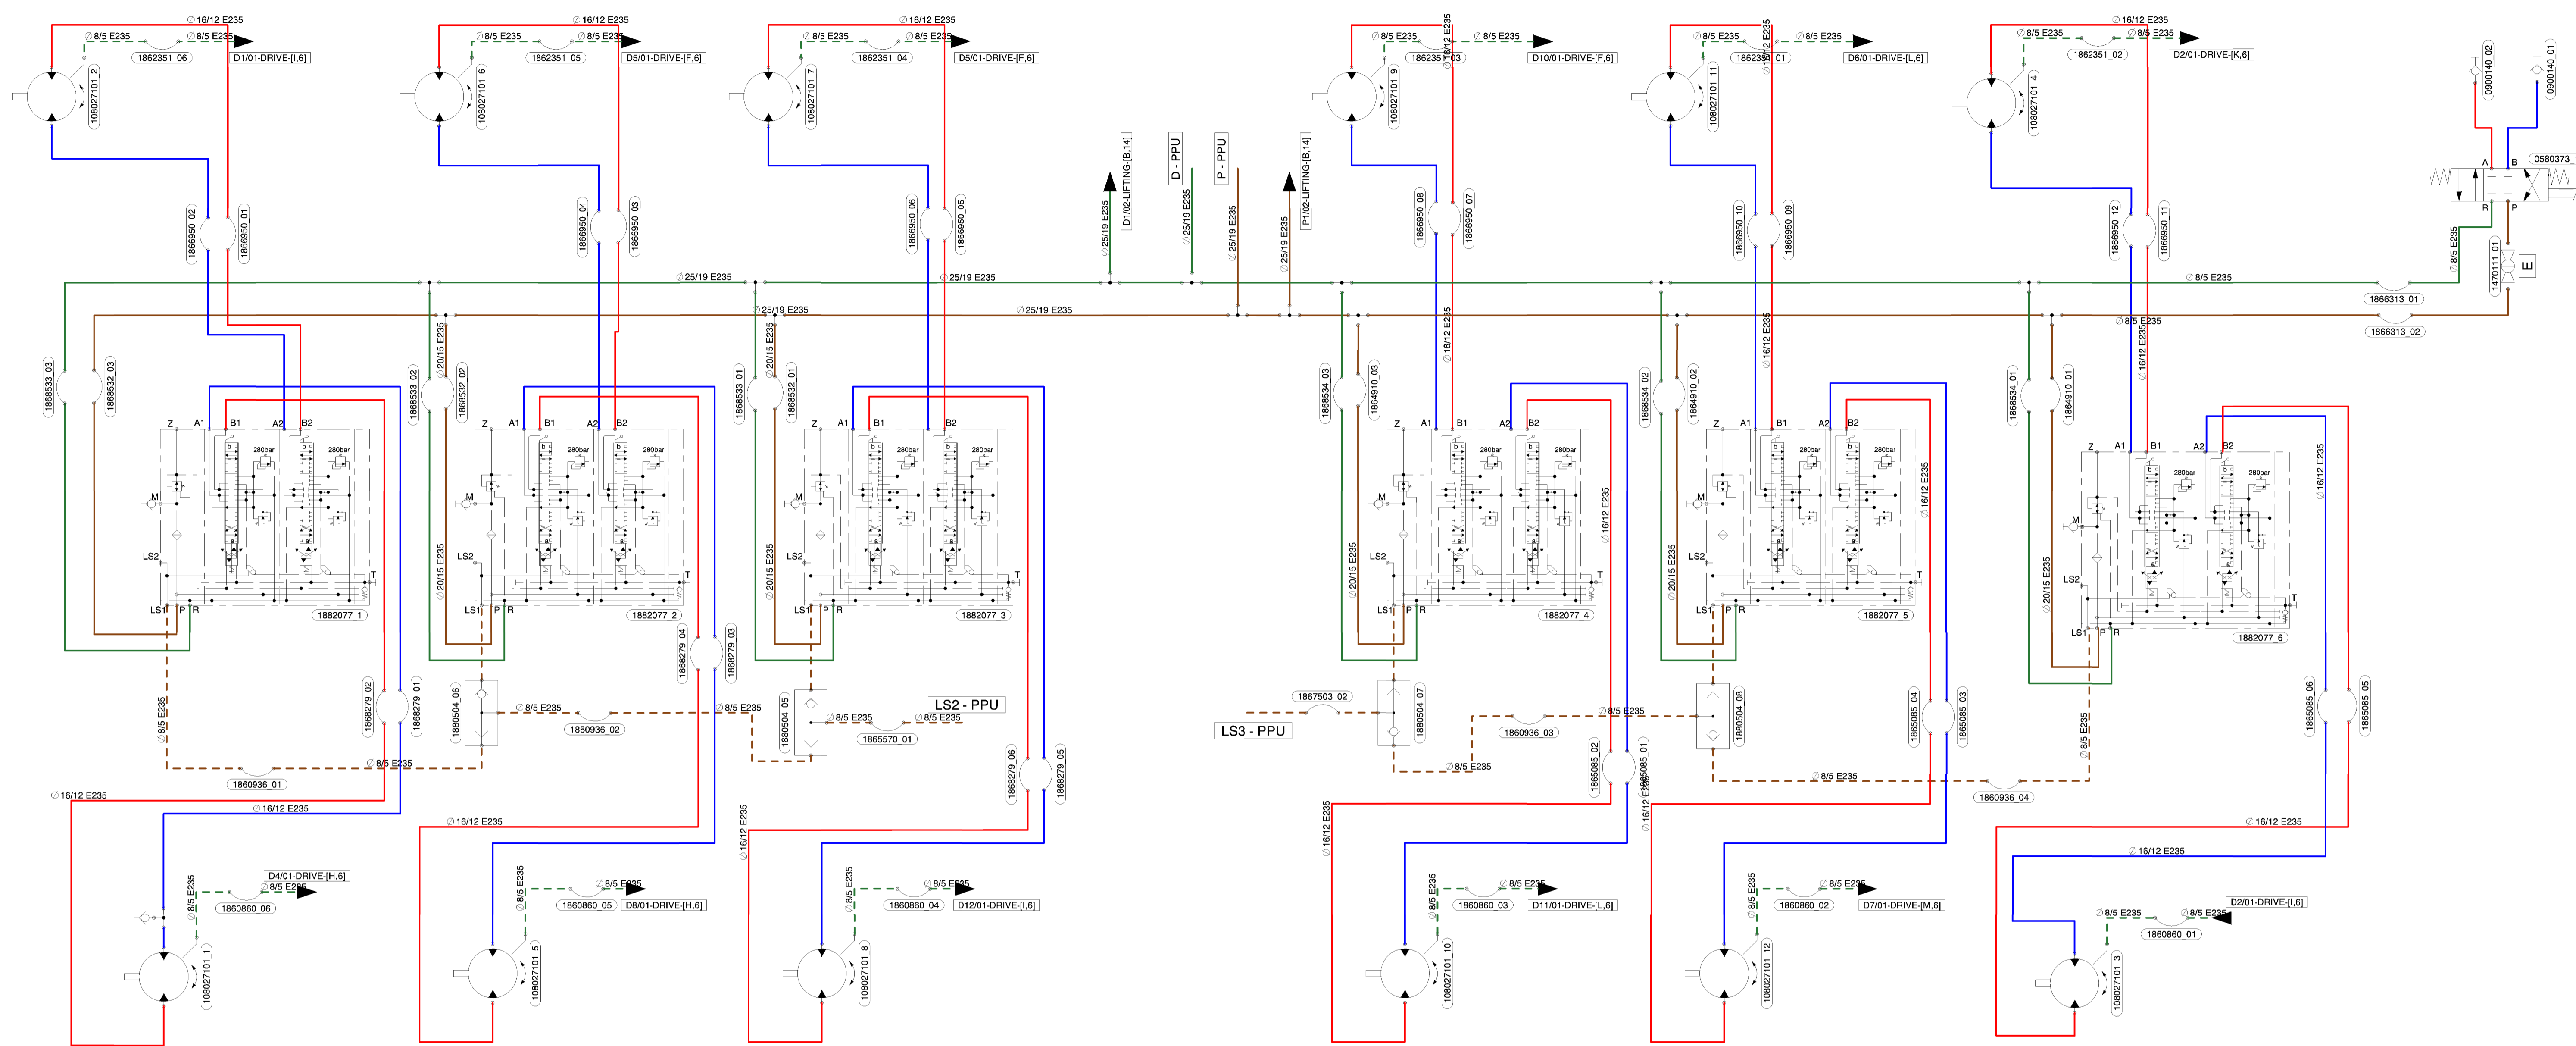

AXLE 9

AXLE 10

AXLE 12

AXLE 11

ROTATING JOINT LAYOUT ECOMILLE

NAME	DATE
DRAWN BY: Mattalia	12/05/19
CHECKED BY: Fico	12/05/19
ALL RIGHTS RESERVED	

IMP.FLUID. MODULO ECO1000 6/4	
HYDRAULIC SYSTEM - 01-DRIVE	
SIZE: A1	DRAWING: 3582884 Rev C

ECO1000-6/4-STABILITY LAYOUT - 4 POINTS

ECO1000-6/4-STABILITY LAYOUT - 3 POINTS

AXLE 1 AXLE 5 AXLE 9 AXLE 10 AXLE 6 AXLE 2

AXLE 4 AXLE 8 AXLE 12 AXLE 11 AXLE 7 AXLE 3

COLLEGAMENTI STERZATURA
 - ROTAZIONE ANTIORARIA - DA ATTACCO B SU DISTRIBUTORE AD ATTACCO INTERNO SU MOTORE DI STERZATURA
 - ROTAZIONE ORARIA - DA ATTACCO A SU DISTRIBUTORE AD ATTACCO ESTERNO SU MOTORE DI STERZATURA

STEERING CONNECTIONS
 - COUNTERCLOCKWISE ROTATION - FROM COUPLING B ON DISTRIBUTOR TO INTERNAL COUPLING ON STEERING MOTOR
 - CLOCKWISE ROTATION - FROM COUPLING TO ON DISTRIBUTOR TO EXTERNAL COUPLING TO STEERING MOTOR

NAME	DATE		IMP.FLUID. MODULO ECO1000 6/4 HYDRAULIC SYSTEM - 03-STEERING
DRAWN BY	12/05/19		
CHECKED BY	12/05/19		
ALL RIGHTS RESERVED			

SIZE	DRAWING	3582884	Rev	C
A1				

AXLE 5

AXLE 6

AXLE 8

AXLE 7

	NAME	DATE
DRAWN BY	Mattalia	12/05/19
CHECKED BY	Fiori	12/05/19
ALL RIGHTS RESERVED		